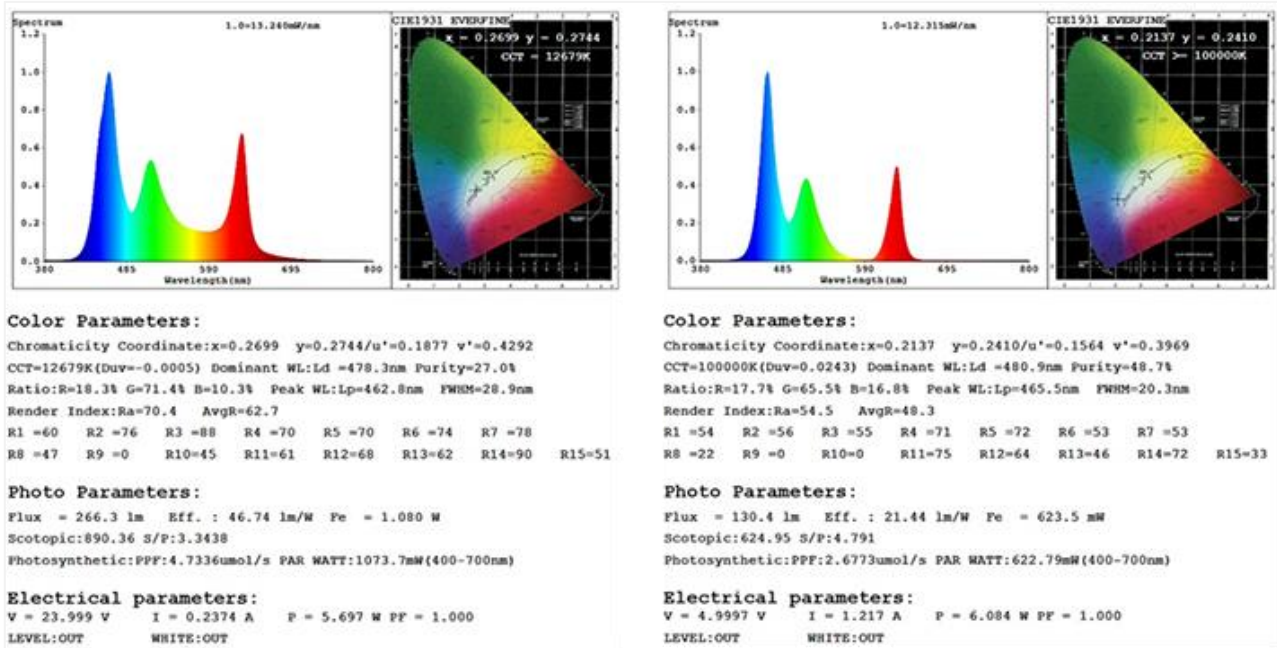

Speak with data, integration sphere test comparison

AI8-V-35 5.7W Luminous flux: 266Lm

AI8-RGB-50 6.1W luminous flux 130Lm

☀ Professional test comparison