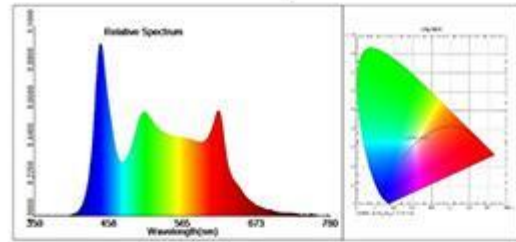

Test Report

Test parameter:

E= 2705.2 lx	E(f)_v=251.411 fc	CIE u'=0.2003	CIE v'=0.4697
CIE x= 0.3170	CIE y= 0.3304	MW=28.8 nm	Ld=489.4 nm
Tc=6268 K	Lp=450.0 nm	Ratio_G=77.8 %	Ratio_B=6.0 %
Pur=5.7 %	Ratio_R=16.3 %		
Duv=0.00176			
Ra=97.1	R1= 98	R2= 98	R3= 94
R4= 96	R5= 99	R9= 95	R7= 99
R8= 99	R9= 94	R10= 94	R11= 91
R12= 76	R13= 99	R14= 96	R15= 98
SDCM= 5.1(F6500)			
White Class C78.377_6500K			
E1=6.9699 W/m2			PPFD=40.57 μmol/(m2 s)
Ech-A=0.17499 W/m2			Ef=0.098144 W/m2
Eb=2.9341 W/m2			Er=2.2217 W/m2
Eg=7.5358 W/m2			
PPFD=5.9622E-001 μmol/(m2 s)			

CRI=Ra97-Keep the Actual Colors

Guidance for high color rendering index: White-CW6000K (full bright), Red-58, Green-50, Blue-15
Color Rendering Index: Ra97; Color Temperature: 6700 .Kindicating 97 color temperature 6700K

Note: The color rendering index (also known as the color rendering index) refers to the measure of the degree of color compliance when an object is illuminated with the light source and illuminated with a standard light source (generally using a standard light source of sunlight), that is, the degree of color fidelity. The color rendering index of sunlight is defined as 100, the color rendering index is also high, and the more realistic the object is illuminated