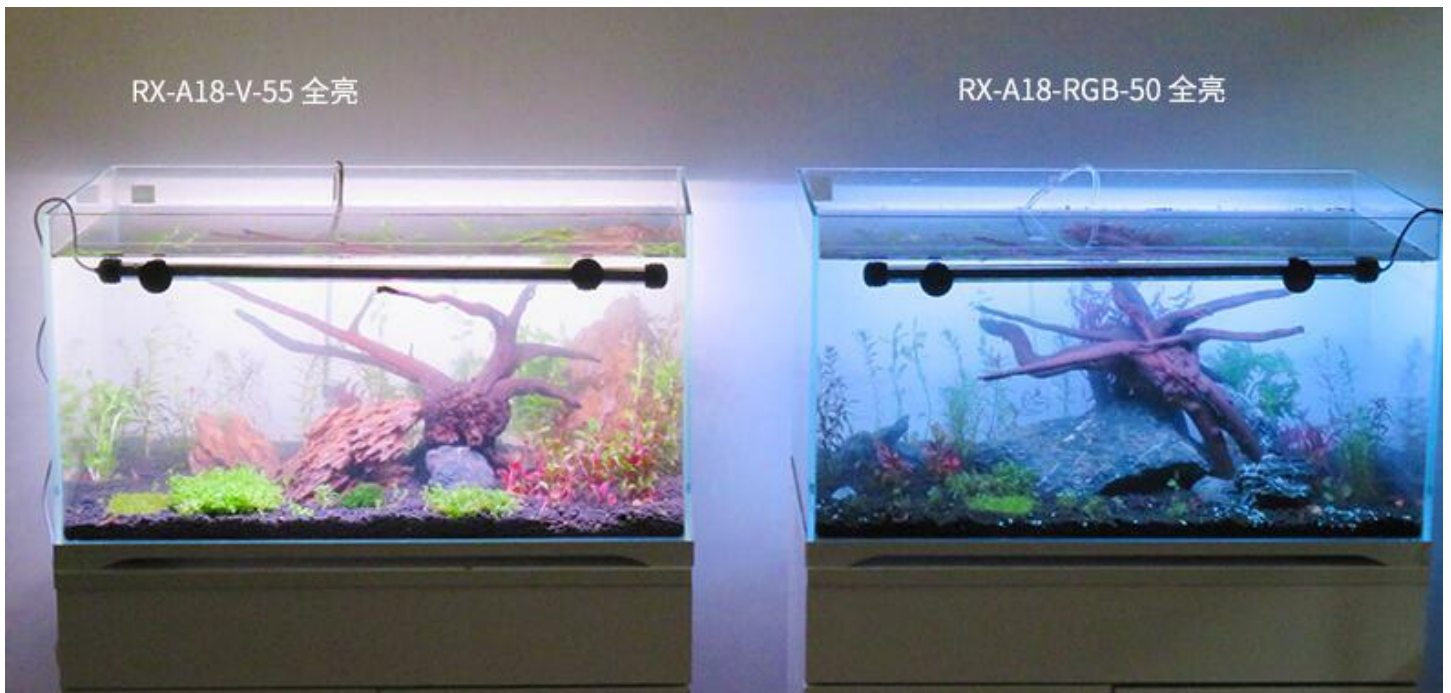

Note: The test data is a full-light test; the standard does not contain a power supply.

**Dimension:**

UNIT:mm

| We are different |

**Imaginative Fish Tank Lamps Controlled by Mobile App**

Smartphone Bluetooth control 20 dynamic modes for gorgeous effects  
Timing switch (need to be reset after power off)  
Optional 16,000,000 colors, providing more possibilities  
Colors can be selected from pictures more accurately

| We are different |

**Double the brightness, clear penetration of the water**

📷 The same camera shooting comparison test

Speak with data, integration sphere test comparison

AI8-V-35 5.7W Luminous flux: 266Lm