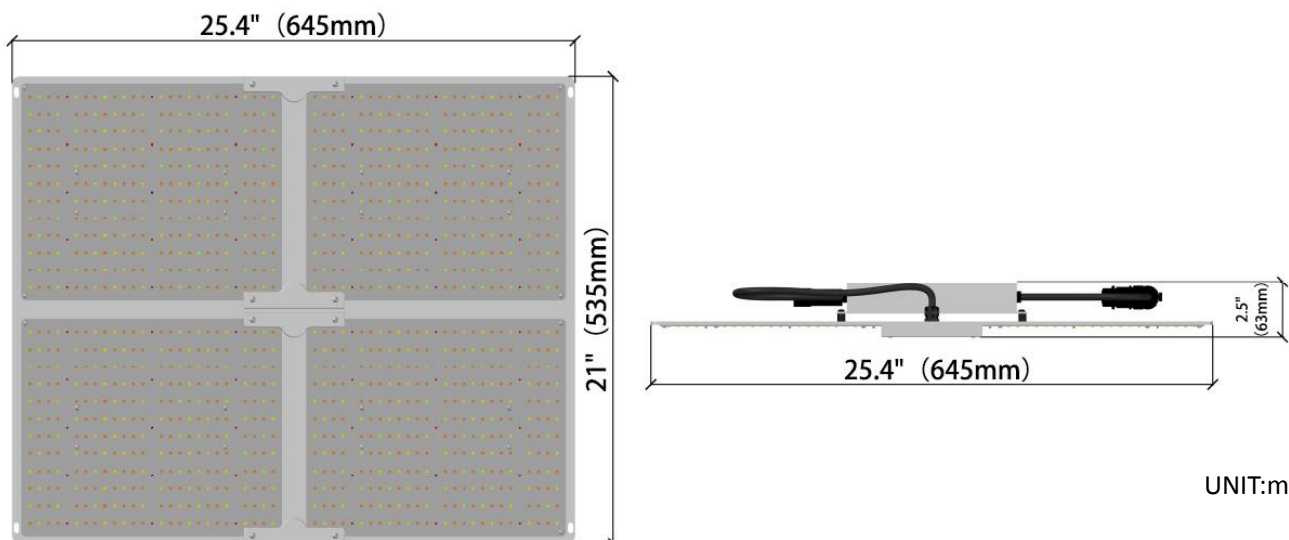

Model	Dimension LxWxH	Spectral Wavelength	Photon PPF $\mu\text{mol}/\text{m}^2/\text{s}$	Luminous flux Radiation Power	Power Test Input	Comment
RX-G4000 SF4000	645x535x63mm 25.4"x21"x 2.5"	F40	1636 μmol @18"(45.7cm) 108342Lx	Flux: 78860Lm PPF: 1200 $\mu\text{mol}/\text{s}$	430W	Leafy vegetables, flowering, medicinal plants
			1001 μmol @24"(61cm) 66281Lx			
RX-G4000 SF4000	645x535x63mm 25.4"x21"x 2.5"	F41	1690 μmol @18"(45.7cm) 111514Lx	Flux: 805621Lm PPF: 1216 $\mu\text{mol}/\text{s}$	430W	Succulent plants Cordyceps Seedlings
			1031 μmol @24"(61cm) 68664Lx			

Max working temperature: T_c 28 °K , Working temperature: - 30°C ~ 40°C , Lifespan: 50,000 hours (Note: T_a 25 °C)

Tolerance range for optical and electrical data: $\pm 10\%$. Beam angle 120°C, Recommended Mounting Height 24-32 inches (0.5~0.8m) above canopy

The above data is for reference only!

Dimension: