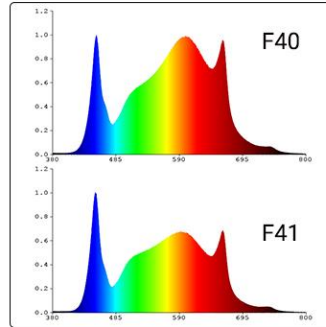

1. High efficiency up to 2.8 $\mu\text{mol}/\text{J}$, only consume 200W but has same harvesting as fake 2000W Red ratio blue led growing lights
2. Veg footprint is 6 x 6 ft, Flowering footprint 5 x 5 ft
3. Samsung LM301 led chip and MeanWell Driver power
4. Waterproof MCPCB Horticulture LED quantum LED module IP65
5. Sunlight spectrum: Easy to see plant color, more effective Blue cool white 5000K, Warm white 3000K, Red 660nm and IR 750nm
6. All aluminum heat dissipation without fan zero noise
7. Input: AC 100~277V, Rated power: 440W
8. Lifespan 50,000 hours, Warranty: 3 years
9. CE RoHS FCC

Model	Dimension LxWxH	Spectral Wavelength	Photon PPF $\mu\text{mol}/\text{m}^2/\text{s}$	Luminous flux Radiation Power	Power Test Input	Comment
RX-G4000 SF4000	645x535x63mm 25.4"x21"x 2.5"	F40	1636 μmol @18"(45.7cm) 108342Lx	Flux: 78860Lm PPF: 1200 $\mu\text{mol}/\text{s}$	430W	Leafy vegetables, flowering, medicinal plants
			1001 μmol @24"(61cm) 66281Lx			
RX-G4000 SF4000	645x535x63mm 25.4"x21"x 2.5"	F41	1690 μmol @18"(45.7cm) 111514Lx	Flux: 805621Lm PPF: 1216 $\mu\text{mol}/\text{s}$	430W	Succulent plants Cordyceps Seedlings
			1031 μmol @24"(61cm) 68664Lx			

The above data is for reference only!

Dimension:

UNIT:mm

Testing

Durability Test for Each Light to Ensure Perfect Operation.

Dimmable

Dimming Function On Bottom of the Meanwell Driver.

Spectrum

Full Spectrum Light for Healthy Plants & Better Yields.

Water-resistant

Glue Process - Protective Coating on Chips Board

Germination

Hang at 24" - 30"
18hr On/6hr Off

Seedling

Hang at 24" - 30"
18hr On/6hr Off