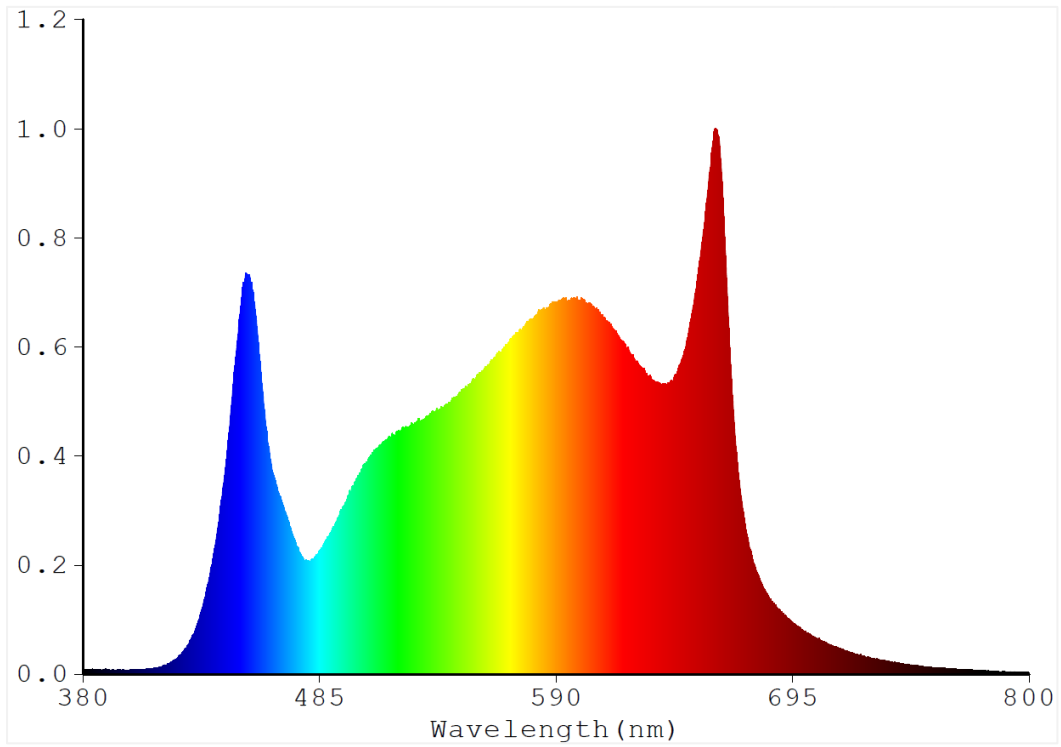

- Preferred medicinal plant light recipe

Preferred medicinal plant light recipe, Light recipes can be customized.

- Free dimmer