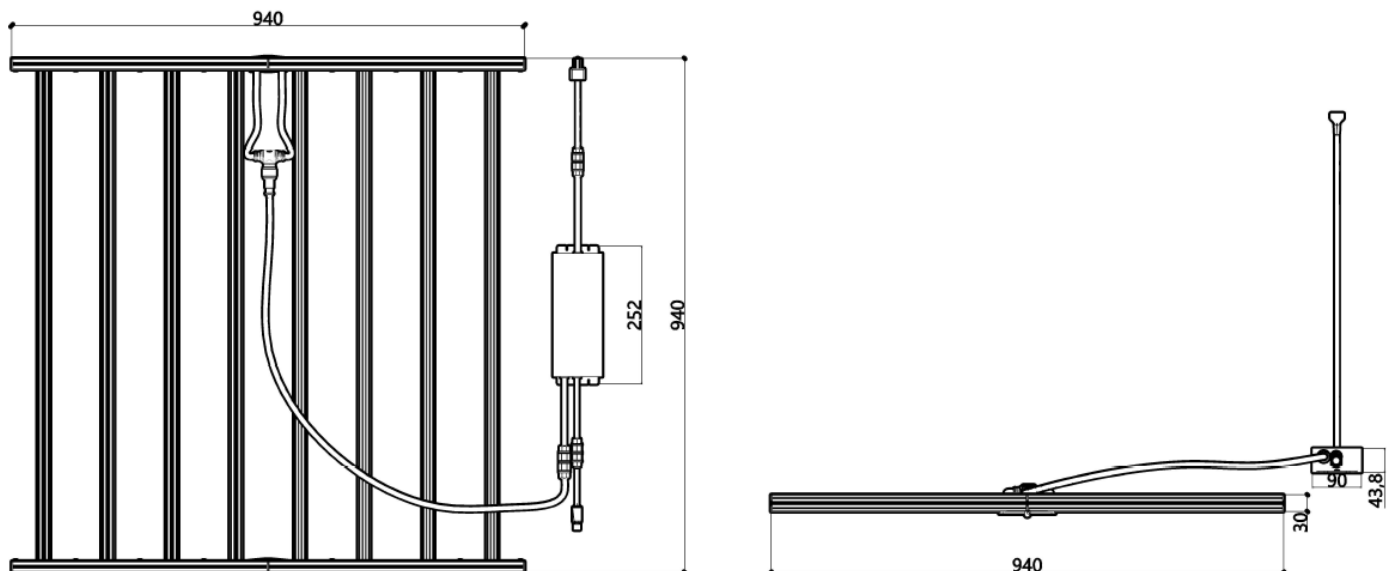

Dimension: