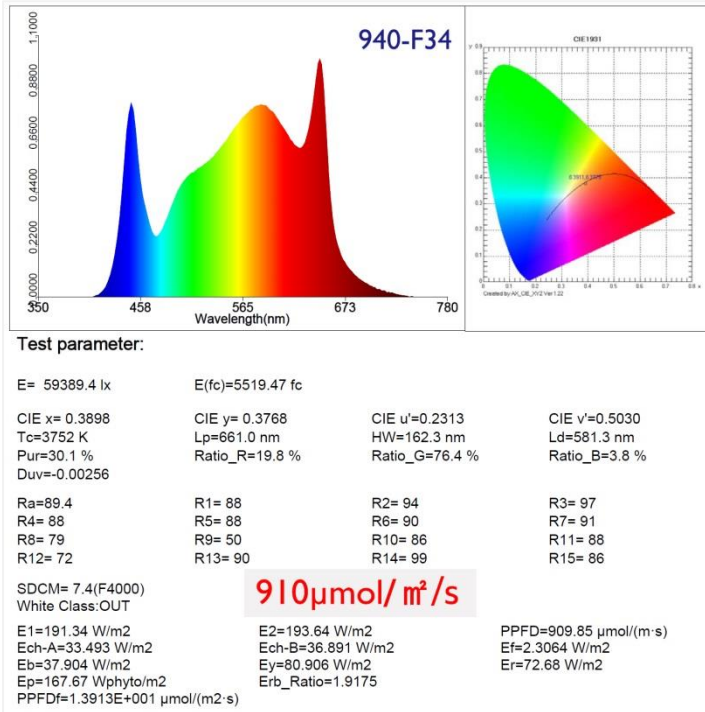

Model	Dimension LxWxH	Spectral Wavelength	Photon PPF $\mu\text{mol}/\text{m}^2/\text{s}$	Luminous flux Radiation Power	Power Test Input	Comment
RX-G80-940	940x940x30mm 37" * 37" * 1.2"	 F34	910 $\mu\text{mol}$ @0.2m 59389LX	960 $\mu\text{mol}/\text{s}$ 27640Lm	340W 277V	2.8 $\mu\text{mol}/\text{J}$ Medicinal plants flowering Without lens, PPF has higher light efficiency
			773 $\mu\text{mol}$ @0.3m 50696LX			
			531 $\mu\text{mol}$ @0.5m 34929LX			
RX-G80-940T	940x940x30mm 37" * 37" * 1.2"	 F34	934 $\mu\text{mol}$ @0.2m 60377LX	830 $\mu\text{mol}/\text{s}$ 31000Lm	340W 277V	2.5 $\mu\text{mol}/\text{J}$ Medicinal plants flowering With lens, light penetration is stronger, Higher PPF
			902 $\mu\text{mol}$ @0.3m 58317LX			
			831 $\mu\text{mol}$ @0.5m 54333LX			

### Dimension:

Unit: mm

● High efficiency

RX-G80-940 277V PPF test report

RX-G80-940T 277V PPF test report

● High PPFD

RX-G80-940 340W H2O PPFD test report

RX-G80-940T 340W H2O PPFD test report