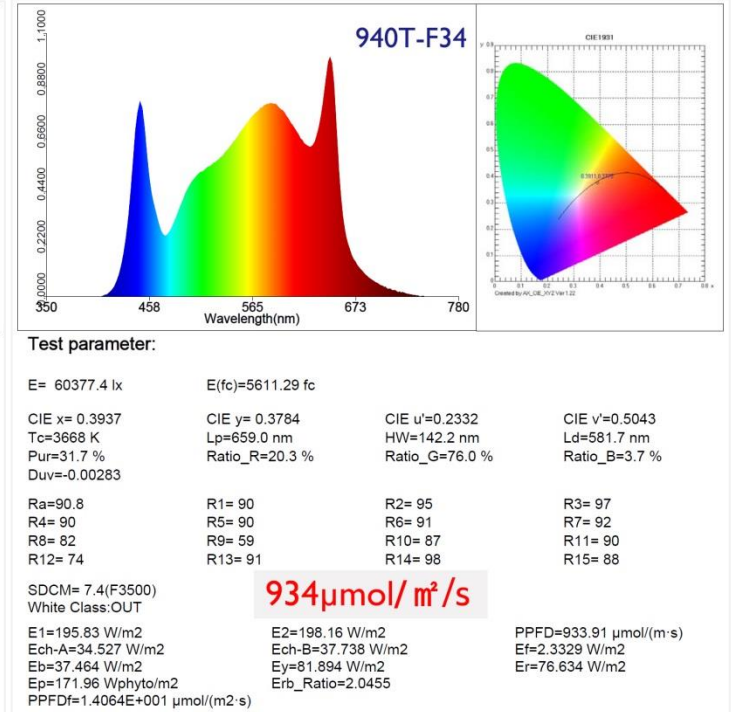

Model	Dimension LxWxH	Spectral Wavelength	Photon PPF $\mu\text{mol}/\text{m}^2/\text{s}$	Luminous flux Radiation Power	Power Test Input	Comment
RX-G80-940	940x940x30mm 37" * 37" * 1.2"	 F34	910 $\mu\text{mol}$ @0.2m 59389LX	960 $\mu\text{mol}/\text{s}$ 27640Lm	340W 277V	2.8 $\mu\text{mol}/\text{J}$ Medicinal plants flowering Without lens, PPF has higher light efficiency
			773 $\mu\text{mol}$ @0.3m 50696LX			
			531 $\mu\text{mol}$ @0.5m 34929LX			
RX-G80-940T	940x940x30mm 37" * 37" * 1.2"	 F34	934 $\mu\text{mol}$ @0.2m 60377LX	830 $\mu\text{mol}/\text{s}$ 31000Lm	340W 277V	2.5 $\mu\text{mol}/\text{J}$ Medicinal plants flowering With lens, light penetration is stronger, Higher PPF
			902 $\mu\text{mol}$ @0.3m 58317LX			
			831 $\mu\text{mol}$ @0.5m 54333LX			

### Dimension:

Unit: mm

● High efficiency

RX-G80-940 277V PPF test report

RX-G80-940T 277V PPF test report

● High PPFD

RX-G80-940 340W H2O PPFD test report

RX-G80-940T 340W H2O PPFD test report