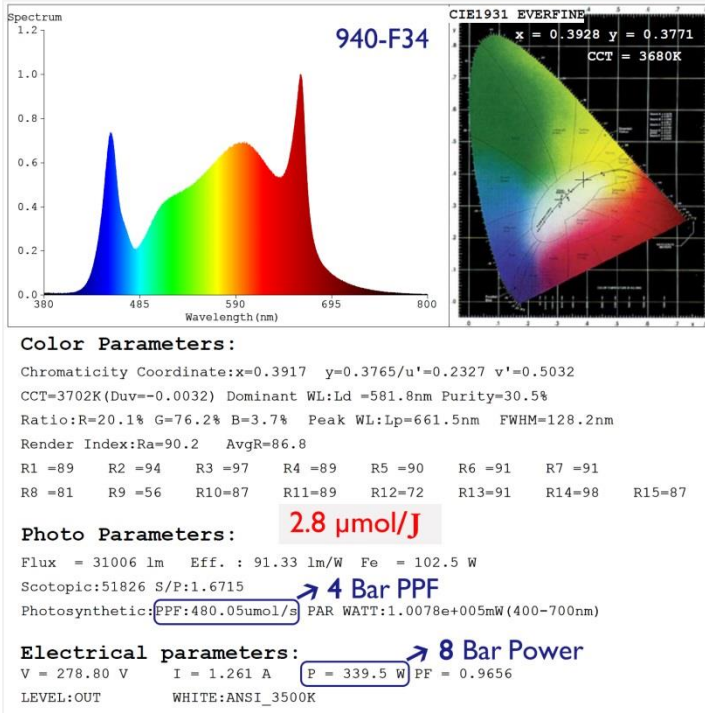

● High efficiency

RX-G80-940 277V PPF test report