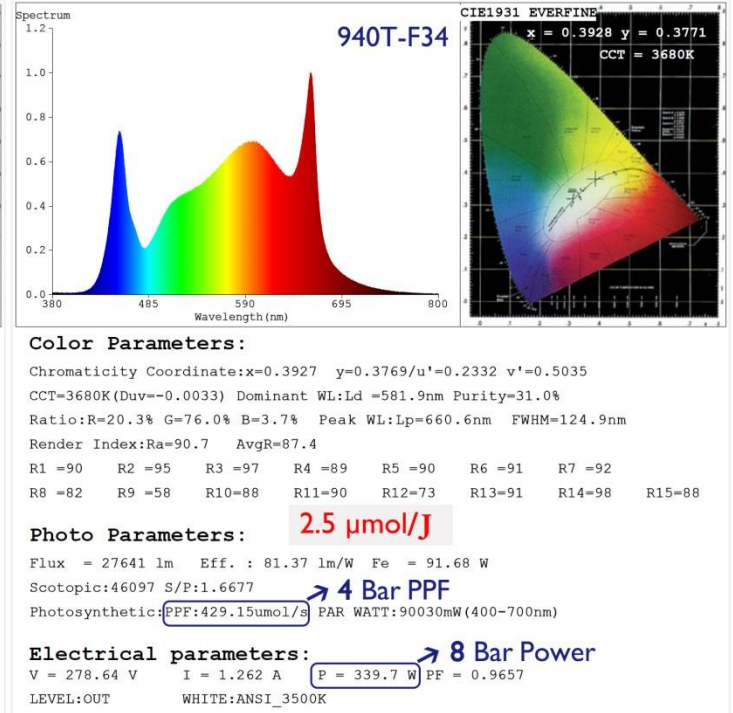

### Dimension:

Unit: mm

● High efficiency

RX-G80-940 277V PPF test report

RX-G80-940T 277V PPF test report

● High PPFD

RX-G80-940 340W H2O PPFD test report

RX-G80-940T 340W H2O PPFD test report