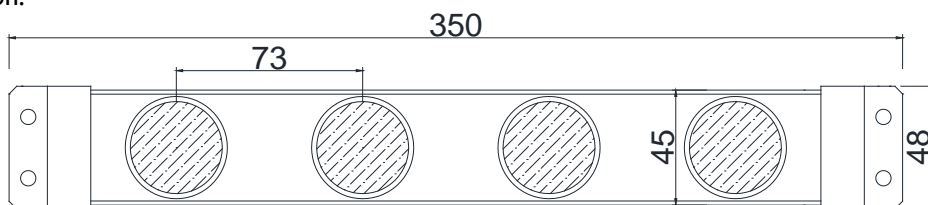

A4K2R4B1: Universal Type, red and blue 4: 1, tomato flowers leafy vegetables;

A6K5R1B1: Rhizome plants, Root Crops

For other spectra please contact Koray

Dimension:

UNIT: mm

Home cabinet planting lights, Compared to similar LED, Energy saving at least 50%
for ornamental plants Succulents