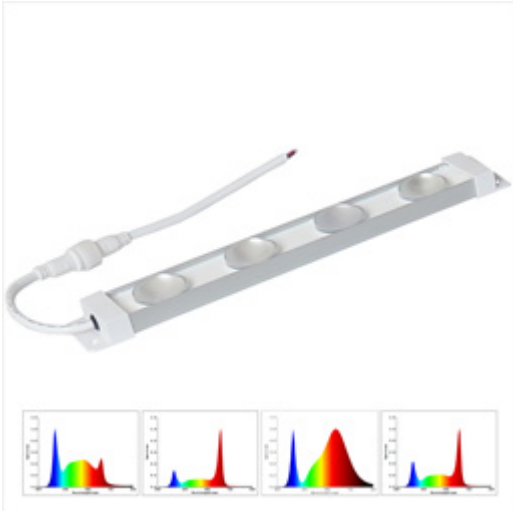

Description:

RX-GW45-350A Household cabinets grow planting lights, Plants to grow without sunlight in indoor environments. Suitable for planting ornamental plants, succulents. New patent design product with unique lens, Different LED chips in one lens, Concentrating Light efficiently and More uniform spectral radiation, directional light ,higher light utilization efficiency, more efficient comparing with common grow lights. Silicone potting waterproof, more reliable. Particularly suitable for cabinets showcase, shelf plant boxes and so on.

1. Ornamental Plant & succulents in matted rooms
2. Vertical Farming Lights, For family houseplant farm
3. Different spectral LED in one lens, spectral radiation uniformity
4. Lens + reflector, directional illumination, higher light utilization efficiency, energy saving more than 50%
5. The preferred plant light spectrum, can customize the spectrum
6. Waterproof IP65
7. Patent number: 201620887642
8. Lifespan: 50000hours
9. CE RoHS FCC

Model	Dimension LxWxH	Spectral Wavelength	Photon PPFD $\mu\text{mol}/\text{m}^2/\text{s}$	Luminous flux Radiation Power	Power Input DC24V	Comment
RX-GW45-350	350x48x21mm	A6K3R4	158 μmol @0.2m 7526Lx	Flux 585Lm Fe 2.5W	6.5W	Ra 80 4000K Universal type grow light suitable for most plants
87 μmol @0.3m 4129Lx						
35 μmol @0.5m 1663Lx						
RX-GW45-350	350x48x21mm	A6K6R1	156 μmol @0.2m 10110Lx	Flux 778Lm Fe 2.7W	6.5W	Ra90 5800K nursery ornamental plants succulents
84 μmol @0.3m 5460Lx						
33 μmol @0.5m 2158Lx						