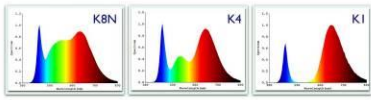

Description: RX-GW45-AC120 Waterproof LED Grow Light - New patent design product with unique lens structure, Different LED chips in one lens, More uniform spectral radiance, directional light with higher light utilization efficiency, More energy efficient than common grow lights. Silicone potting waterproof more reliable. Ultra slim 21mm, Large area of aluminum heat dissipation and Low temperature rise with longer life-time; Suitable for various of plant cultivation and especially for high-density shelf structure Plant Factories.

1. Ultra slim for saving space, Lighting in plant factories with multi-layer cultivation systems
2. Comply with the safety requirements around the world
3. 100% flicker-free - Protect Your Eyes
4. Unique lens structure, More uniform spectral radiance, directional light with higher light utilization efficiency; Beam angle 60 °
5. Waterproof IP65, for harsh environments
6. Preferred Plant Growth Full Spectrum LED to meet different plants
7. Lifespan: 25000hours
8. CE RoHS FCC

Model	Dimension	LED QTY Peak Wavelength	Photon PPFD μmol/m ² /s	Luminous flux Radiation Power	Power Input AC100 ~240V	Comment
RX-GW45-AC120-K4	1200x48x21mm	Full Spectrum K4	59.50μmol @0.3m	Flux 1184Lm Fe 5.9W	20W PF >0.9	Universal type grow light Ra 70 Ornamental plants, Vegetable plant factory
45.31μmol @0.4m						
36.66μmol @0.5m						
RX-GW45-AC120-K1		Full Spectrum K1	53.72μmol @0.3m	Flux 625Lm Fe 6.0W		Plant factory And home vegetable cultivation
39.77μmol @0.4m						
31.44μmol @0.5m						
RX-GW45-AC120-K8N		Full Spectrum K8N	62.69μmol @0.3m	Flux 1532Lm Fe 5.6W		High CRI Ra97 Flowers, ornamental plants and houseplants
46.25μmol @0.4m						
37.12μmol @0.5m						

Surface temperature rise Tc 15° K, LED Power temperature rise Tc: 41 °K, Operating temperature: -30°C ~ 40°C, Lifespan: 25,000 hrs (Note: Ta 25 °C)

Tolerance range for optical and electrical data: ±10 %.