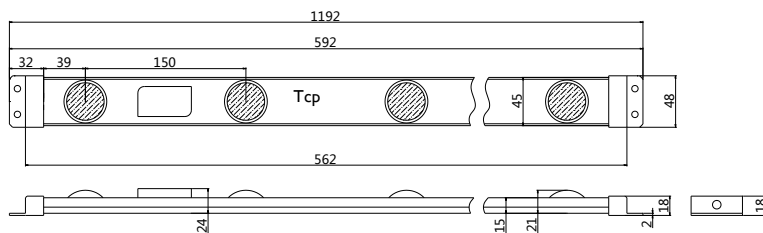

Description: RX-GW45-AC120 Waterproof LED Grow Light - New patent design product with unique lens structure, Different LED chips in one lens, More uniform spectral radiance, directional light with higher light utilization efficiency, More energy efficient than common grow lights. Silicone potting waterproof more reliable. Ultra slim 21mm, Large area of aluminum heat dissipation and Low temperature rise with longer life-time; Suitable for various of plant cultivation and especially for high-density shelf structure Plant Factories.

1. Ultra slim for saving space, Lighting in plant factories with multi-layer cultivation systems
2. Comply with the safety requirements around the world
3. 100% flicker-free - Protect Your Eyes
4. Unique lens structure, More uniform spectral radiance, directional light with higher light utilization efficiency; Beam angle 60 °
5. Waterproof IP65, for harsh environments
6. Preferred Plant Growth Full Spectrum LED to meet different plants
7. Lifespan: 25000hours
8. CE RoHS FCC

Model	Dimension	LED QTY Peak Wavelength	Photon PPFD μmol/m ² /s	Luminous flux Radiation Power	Power Input AC100 ~240V	Comment
RX-GW45-AC120-K4	1200x48x21mm	Full Spectrum K4	59.50μmol @0.3m	Flux 1184Lm Fe 5.9W	20W PF >0.9	Universal type grow light Ra 70 Ornamental plants, Vegetable plant factory
45.31μmol @0.4m						
36.66μmol @0.5m						
RX-GW45-AC120-K1		Full Spectrum K1	53.72μmol @0.3m	Flux 625Lm Fe 6.0W		Plant factory And home vegetable cultivation
39.77μmol @0.4m						
31.44μmol @0.5m						
RX-GW45-AC120-K8N		Full Spectrum K8N	62.69μmol @0.3m	Flux 1532Lm Fe 5.6W		High CRI Ra97 Flowers, ornamental plants and houseplants
46.25μmol @0.4m						
37.12μmol @0.5m						

Beam angle: 60° Recommended irradiation distance: 0.3~0.6m

Dimension:

UNIT:mm

Depth distance & Coverage: