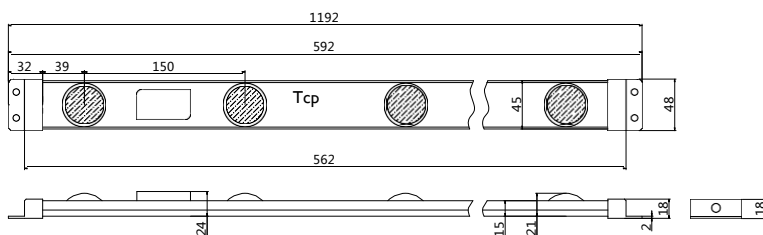

Description: RX-GW45-AC120 Waterproof LED Grow Light - New patent design product with unique lens structure, Different LED chips in one lens, More uniform spectral radiance, directional light with higher light utilization efficiency, More energy efficient than common grow lights. Silicone potting waterproof more reliable. Ultra slim 21mm, Large area of aluminum heat dissipation and Low temperature rise with longer life-time; Suitable for various of plant cultivation and especially for high-density shelf structure PlantFactories.

1. Ultra slim for saving space, Lighting in plant factories with multi-layer cultivation systems
2. Comply with the safety requirements around the world
3. 100% flicker-free - Protect Your Eyes
4. Unique lens structure, More uniform spectral radiance, directional light with higher light utilization efficiency; Beam angle 60 °
5. Waterproof IP65, for harsh environments
6. Preferred Plant Growth Full Spectrum LED to meet different plants
7. Lifespan: 25000hours
8. CE RoHS FCC

Model	Dimension	LED QTY Peak Wavelength	Photon PPFD μmol/m ² /s	Luminous flux Radiation Power	Power Input AC100 ~240V	Comment
RX-GW45-AC120-K4	1200x48x21mm	Full Spectrum K4	59.50μmol @0.3m	Flux 1184Lm Fe 5.9W	20W PF >0.9	Universal type grow light Ra 70 Ornamental plants, Vegetable plantfactory
45.31μmol @0.4m						
36.66μmol @0.5m						
RX-GW45-AC120-K1		Full Spectrum K1	53.72μmol @0.3m	Flux 625Lm Fe 6.0W		Plant factory And home vegetable cultivation
39.77μmol @0.4m						
31.44μmol @0.5m						
RX-GW45-AC120-K8N		Full Spectrum K8N	62.69μmol @0.3m	Flux 1532Lm Fe 5.6W		High CRI Ra97 Flowers, ornamental plants and houseplants
46.25μmol @0.4m						
37.12μmol @0.5m						

Dimension:

Depth distance & Coverage:

UNIT:mm

RX-GW45-AC120