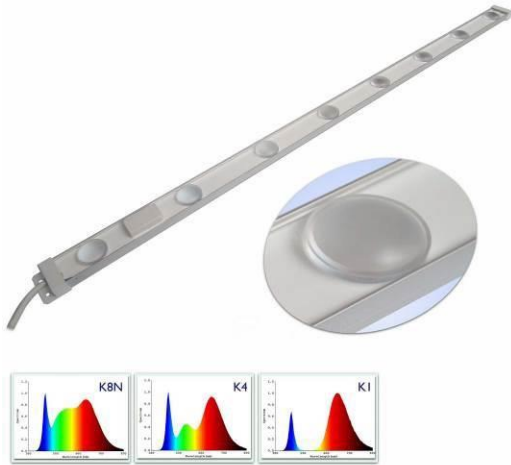

Description: RX-GW45-AC120 Waterproof LED Grow Light - New patent design product with unique lens structure, Different LED chips in one lens, More uniform spectral radiance, directional light with higher light utilization efficiency, More energy efficient than common grow lights. Silicone potting waterproof more reliable. Ultra slim 21mm, Large area of aluminum heat dissipation and Low temperature rise with longer life-time; Suitable for various of plant cultivation and especially for high-density shelf structure PlantFactories.

1. Ultra slim for saving space, Lighting in plant factories with multi-layer cultivation systems
2. Comply with the safety requirements around the world
3. 100% flicker-free - Protect Your Eyes
4. Unique lens structure, More uniform spectral radiance, directional light with higher light utilization efficiency; Beam angle 60 °
5. Waterproof IP65, for harsh environments
6. Preferred Plant Growth Full Spectrum LED to meet different plants
7. Lifespan: 25000hours
8. CE RoHS FCC

Model	Dimension	LED QTY Peak Wavelength	Photon PPFD μmol/m ² /s	Luminous flux Radiation Power	Power Input AC100 ~240V	Comment
RX-GW45-AC120-K4	1200x48x21mm	Full Spectrum K4	59.50μmol @0.3m	Flux 1184Lm Fe 5.9W	20W PF >0.9	Universal type grow light Ra 70 Ornamental plants, Vegetable plantfactory
45.31μmol @0.4m						
36.66μmol @0.5m						
RX-GW45-AC120-K1		Full Spectrum K1	53.72μmol @0.3m	Flux 625Lm Fe 6.0W		Plant factory And home vegetable cultivation
39.77μmol @0.4m						
31.44μmol @0.5m						
RX-GW45-AC120-K8N		Full Spectrum K8N	62.69μmol @0.3m	Flux 1532Lm Fe 5.6W		High CRI Ra97 Flowers, ornamental plants and houseplants
46.25μmol @0.4m						
37.12μmol @0.5m						

Dimension:

Depth distance & Coverage:

UNIT:mm

RX-GW45-AC120