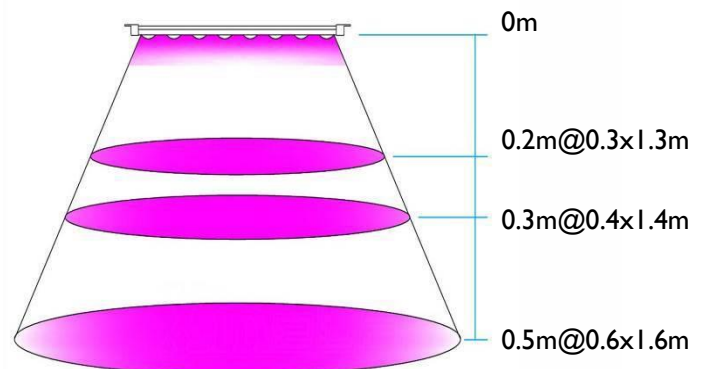

Dimension:

Depth distance & Coverage:

UNIT:mm

RX-GW45-AC120